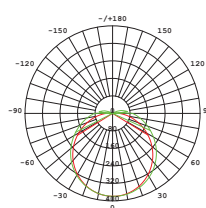

DIMENSION

PRODUCT

| | |
|------------|-----------------------------|
| Name | EGB Outdoor LED Globe Light |
| Reference | EI-EGB-20W |
| Body color | White |
| Material | Aluminum |
| Category | Wall/ Surface |

LIGHTING INFORMATION

| | |
|------------------------|----------------------|
| Light source | LED |
| Gross luminous flux | 1600Lm |
| Power | 20W |
| Colour temperature CCT | 3000 / 4000 / 7000 K |
| Colour Rendering Index | CRI = 80 |
| Light beam angle | 120° |
| Chip Type | SMD2835 |
| Dimming | Non Dimmable |
| Median useful Life | 30,000 hours |

OTHER DATA

| | |
|--------------------|------------------------|
| Diffuser Material | OPAL PC |
| Ingress Protection | IP54 |
| Dimension (mm) | L: 270 W: 138 H: 65 mm |

DRIVER OPTIONS

| | |
|--------------------|-------------|
| ON / OFF | |
| Class II | |
| Frequency (Hz) | 50/60 Hz |
| Power Factor | 0.5 |
| Mains voltage | AC 175-265V |
| Ingress Protection | IP54 |

PHOTOMETRIC DETAILS

| | | |
|-----|----------------|-----------|
| 1m | 100.0, 261.7lx | 333.43mm |
| 2m | 25.0, 65.43lx | 647.55mm |
| 3m | 11.11, 47.82lx | 919.49mm |
| 4m | 6.25, 33.38lx | 1204.53mm |
| 5m | 4.0, 23.76lx | 1469.55mm |
| 6m | 2.78, 16.67lx | 1761.76mm |
| 7m | 2.04, 11.92lx | 2086.45mm |
| 8m | 1.56, 8.54lx | 2509.51mm |
| 9m | 1.23, 6.17lx | 2982.47mm |
| 10m | 1.0, 4.41lx | 3516.39mm |