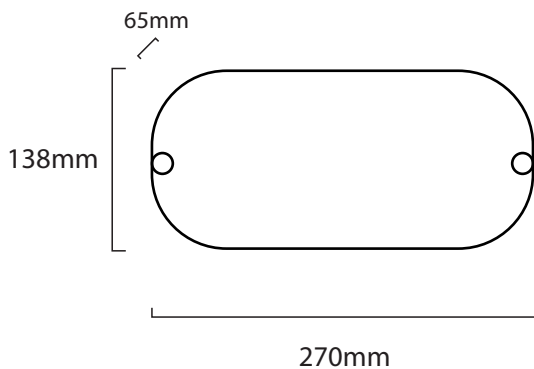

DIMENSION

PRODUCT

| | |
|------------|-----------------------------|
| Name | EGB Outdoor LED Globe Light |
| Reference | EI-EGB-20W |
| Body color | White |
| Material | Aluminum |
| Category | Wall/ Surface |

LIGHTING INFORMATION

| | |
|------------------------|----------------------|
| Light source | LED |
| Gross luminous flux | 1600Lm |
| Power | 20W |
| Colour temperature CCT | 3000 / 4000 / 7000 K |
| Colour Rendering Index | CRI = 80 |
| Light beam angle | 120° |
| Chip Type | SMD2835 |
| Dimming | Non Dimmable |
| Median useful Life | 30,000 hours |

OTHER DATA

| | |
|--------------------|------------------------|
| Diffuser Material | OPAL PC |
| Ingress Protection | IP54 |
| Dimension (mm) | L: 270 W: 138 H: 65 mm |

DRIVER OPTIONS

| | |
|--------------------|-------------|
| ON / OFF | |
| Class II | |
| Frequency (Hz) | 50/60 Hz |
| Power Factor | 0.5 |
| Mains voltage | AC 175-265V |
| Ingress Protection | IP54 |

PHOTOMETRIC DETAILS

| | | |
|-----|----------------|-----------|
| 1m | 100.0, 261.7lx | 333.43mm |
| 2m | 25.0, 65.43lx | 647.55mm |
| 3m | 11.11, 47.82lx | 919.49mm |
| 4m | 6.25, 33.38lx | 1204.53mm |
| 5m | 4.0, 23.76lx | 1469.55mm |
| 6m | 2.78, 16.67lx | 1761.76mm |
| 7m | 2.04, 11.92lx | 2086.45mm |
| 8m | 1.56, 8.54lx | 2509.51mm |
| 9m | 1.23, 6.17lx | 2982.47mm |
| 10m | 1.0, 4.41lx | 3516.39mm |